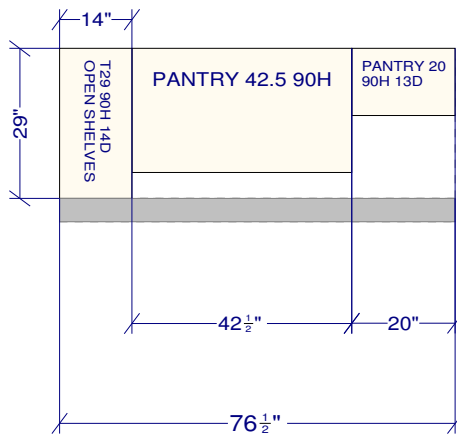

OVERALL HEIGHT 107"

All dimensions size designations given are subject to verification on job site and adjustment to fit job conditions.		This is an original design and must not be released or copied unless applicable fee has been paid or job order placed.	Designed: 2/24/2017		
			Printed: 2/24/2017		
160791			All	Drawing #: 1	No Scale.