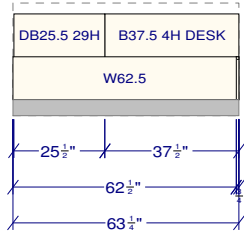

OVERALL HEIGHT 88"  
TALL CABINET HEIGHT 86"  
WALL CABINET HEIGHT 32"  
WALL CABINET DEPTH 12"

All dimensions size designations given are subject to verification on job site and adjustment to fit job conditions.