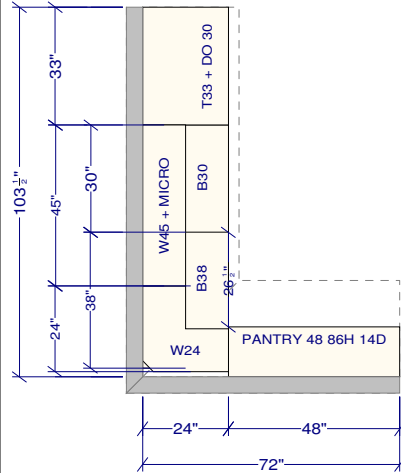

OVERALL HEIGHT 88"  
TALL CABINET HEIGHT 86"  
WALL CABINET HEIGHT 32"  
WALL CABINET DEPTH 12"

All dimensions size designations given are subject to verification on job site and adjustment to fit job conditions.