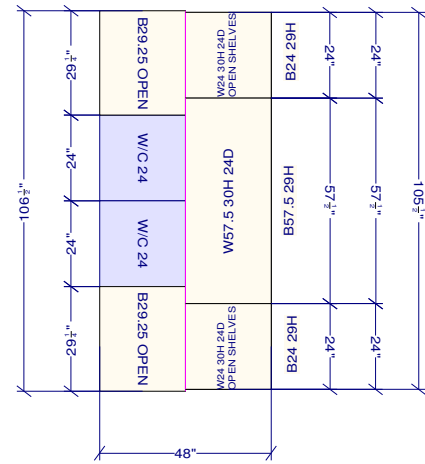

OVERALL HEIGHT 88"  
TALL CABINET HEIGHT 86"  
WALL CABINET HEIGHT 32"  
WALL CABINET DEPTH 12"

All dimensions size designations given are subject to verification on job site and adjustment to fit job conditions.